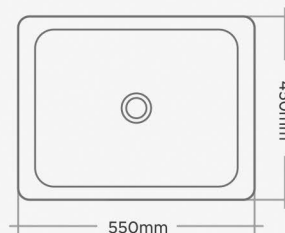

41"x20"

1mm - Aisi 304 Grade Stainless Steel

Code	Overall Size	Bowl size	Mirror - M.R.P (₹)	Matt - M.R.P (₹)	Types Bowl
SL-201	41"x20"x8" 1040x510x200mm	20"x16"/ Veg.B - 13"x7"x5" 505x405mm/ Veg.B - 325x180x125mm	13,380/-	13,950/-	Single Bowl With Vegetables Bowl & Drain Board
SL-202	41"x20"x8" 1040x510x200mm	20"x16" 505x405mm	8,100/-	8,600/-	Single Bowl With Drain Board
SL-203	45"x20"x8" 1145x510x200mm	20"x16" 505x405mm	8,940/-	9,360/-	Single Bowl With Drain Board
SL-204	45"x20"x8" 1145x510x200mm	20"x16" 505x405mm	11,170/-	11,730/-	Double Bowl

Luxurious Sinks are Available Double/Single Bowl with Drain Board c Border Only.
Single 1 Pcs. Box Packing.

Luxurious

1MM
Thickness

STEEL KITCHEN SINK

37"x18"

1mm - Aisi 304 Grade Stainless Steel

Code	Overall Size	Bowl size	Mirror - M.R.P (₹)	Matt - M.R.P (₹)	Types Bowl
SL-205	37"x18"x8" 940x460x200mm	16"x14" 405x355mm	7,530/-	7,880/-	Single Bowl With Drain Board
SL-206	37"x18"x8" 940x460x200mm	16"x14" 405x355mm	8,730/-	9,290/-	Double Bowl
SL-207	32"x20"x8" 810x510x200mm	16"x14" 405x355mm	7,120/-	7,460/-	Single Bowl With Drain Board
SL-215	32"x20"x8" 810x510x200mm	16"x14" 405x355mm	12,380/-	12,730/-	Single Bowl With Vegetables Bowl & Drain Board

Luxurious Sinks are Available Double/Single Bowl with Drain Board c Border Only.
Single 1 Pcs. Box Packing.

Luxurious

1MM
Thickness

STEEL KITCHEN SINK

16"x18"

21"x18"

22"x18"

1mm - Aisi 304 Grade Stainless Steel

SINGLE BOWL

Code	Overall Size	Bowl size	Mirror - M.R.P (₹)	Matt - M.R.P (₹)	Pcs per Box
SL-208	18"x16"x8" 450x400x200mm	16"x14" 400x350mm	3,390/-	3,560/-	1 pcs.
SL-209	20"x17"x8" 500x425x200mm	18"x15" 450x375mm	4,180/-	4,360/-	1 pcs.
SL-210	21"x18"x8" 525x450x200mm	18"x15" 450x375mm	4,370/-	4,540/-	1 pcs.
SL-211	22"x18"x8" 550x450x200mm	20"x16" 500x400mm	4,520/-	4,710/-	1 pcs.