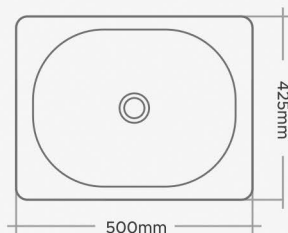

Pink Range Sinks Are Available In Bending Border Only.

37"x18"

45"x20"

1mm - 202 Grade Stainless Steel

DRAIN BOARD

Code	Overall Size	Bowl size	M.R.P (₹)	Pcs per Box
EX-407	37"x18"x8" 925x450x200mm	16"x14" 400x350mm	3,980/-	1 pcs.
EX-408	41"x20"x8" 1025x500x200mm	20"x16" 500x400mm	4,970/-	1 pcs.

DOUBLE DEEP BOWL

EX-409	37"x18"x8" 925x450x200mm	16"x14" 400x350mm	5,870/-	1 pcs.
EX-410	45"x20"x8" 1125x500x200mm	20"x16" 500x400mm	6,930/-	1 pcs.

Pink Range Sinks Are Available In C Border Only.

16"x16"

18"x16"

0.8mm - 202 Grade Stainless Steel

SINGLE BOWL

Code	Overall Size	Bowl size	M.R.P (₹)	Pcs per Box
SH-501	15"x12"x6" 375x300x150mm	13"x10" 325x250mm	1,250/-	1 pcs.
SH-502	16"x14"x6.5" 400x350x162.5mm	14"x12" 350x300mm	1,300/-	1 pcs.
SH-503	16"x16"x7" 400x400x175mm	14"x14" 350x350mm	1,420/-	1 pcs.
SH-504	18"x16"x7" 450x400x175mm	16"x14" 400x350mm	1,350/-	1 pcs.

Orange Range Sinks Are Available In Bending Border Only.
Master Box of Packing 3 Pcs.

16"x18"

20"x17"

0.8mm - 202 Grade Stainless Steel

SINGLE BOWL

Code	Overall Size	Bowl size	M.R.P (₹)	Pcs per Box
SH-505	18"x16"x8" 450x400x200mm	16"x14" 400x350mm	1,470/-	1 pcs.
SH-506	18"x18"x7" 450x450x175mm	16"x16" 400x400mm	1,560/-	1 pcs.
SH-507	20"x17"x7" 500x425x175mm	18"x15" 450x350mm	1,560/-	1 pcs.
SH-508	20"x17"x8" 500x425x175mm	18"x15" 450x350mm	1,640/-	1 pcs.