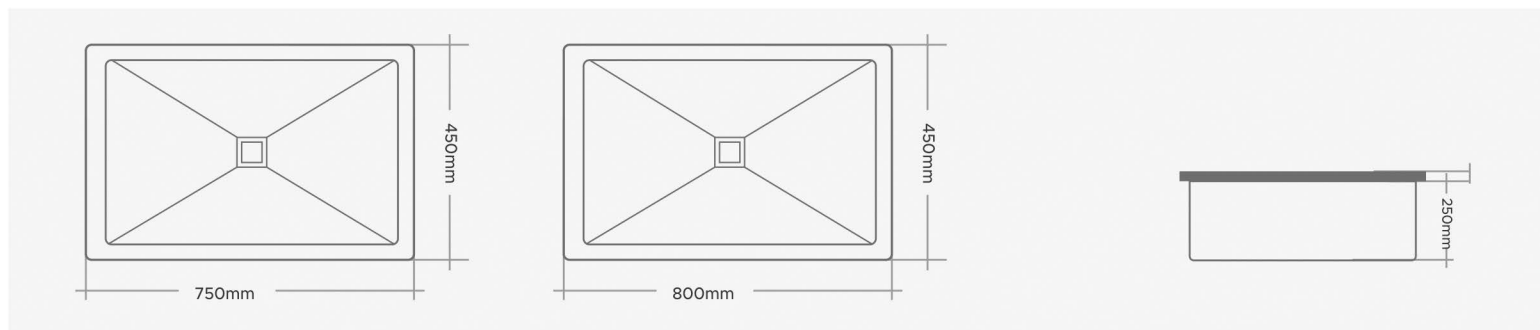

Hand crafted sink range are available in plain border 1MM only.

Pyramid

Series

1MM
Thickness

Hand Crafted Sink

30"x18"

32"x18"

1mm - Aisi 304 Grade Stainless Steel