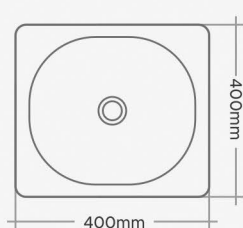

Orange Range Sinks Are Available In Bending Border Only.
Master Box of Packing 3 Pcs.

21"x18"

24"x18"

0.8mm - 202 Grade Stainless Steel

SINGLE BOWL

Code	Overall Size	Bowl size	M.R.P (₹)	Pcs per Box
SH-513	22"x18"x9" 550x450x225mm	20"x16" 500x400mm	2,170/-	1 pcs.
SH-514	24"x18"x7" 600x450x175mm	20"x16" 500x400mm	1,880/-	1 pcs.
SH-515	24"x18"x8" 600x450x200mm	20"x16" 500x400mm	2,020/-	1 pcs.
SH-516	24"x18"x9" 600x450x225mm	20"x16" 500x400mm	2,190/-	1 pcs.
SH-517	24"x18"x10" 600x450x250mm	20"x16" 500x400mm	2,310/-	1 pcs.

Orange Range Sinks Are Available In Bending Border Only.
Master Box of Packing 3 Pcs.

SEZON

STAINLESS STEEL KITCHEN SINK

37"x18"

45"x20"

0.8mm - 202 Grade Stainless Steel

DRAIN BOARD

Code	Overall Size	Bowl size	M.R.P (₹)	Pcs per Box
SH-518	37"x18"x8" 925x450x200mm	16"x14" 400x350mm	3,260/-	1 pcs.
SH-519	41"x20"x8" 1025x500x200mm	20"x16" 500x400mm	4,200/-	1 pcs.

DOUBLE BOWL

SH-520	37"x18"x8" 925x450x200mm	16"x14" 400x350mm	5,170/-	1 pcs.
SH-521	45"x20"x8" 1125x500x200mm	20"x16" 500x400mm	6,300/-	1 pcs.

Orange Range Sinks Are Available In C Border Only.

16"x16"

18"x16"