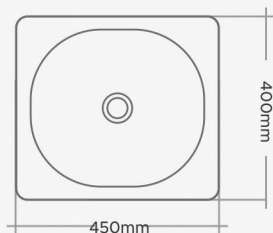

1mm - 202 Grade Stainless Steel

SINGLE BOWL

Code	Overall Size	Bowl size	M.R.P (₹)	Pcs per Box
EX-401	18"x16"x8" 450x400x200mm	16"x14" 400x350mm	2,150/-	1 pcs.
EX-402	20"x17"x8" 500x425x200mm	18"x15" 450x375mm	2,520/-	1 pcs.
EX-403	21"x18"x8" 525x450x200mm	18"x15" 450x375mm	2,650/-	1 pcs.
EX-404	22"x18"x8" 550x450x200mm	20"x16" 500x400mm	2,780/-	1 pcs.

Pink Range Sinks Are Available In Bending Border Only.

37"x18"

45"x20"

1mm - 202 Grade Stainless Steel

DRAIN BOARD

Code	Overall Size	Bowl size	M.R.P (₹)	Pcs per Box
EX-407	37"x18"x8" 925x450x200mm	16"x14" 400x350mm	3,980/-	1 pcs.
EX-408	41"x20"x8" 1025x500x200mm	20"x16" 500x400mm	4,970/-	1 pcs.

DOUBLE DEEP BOWL

EX-409	37"x18"x8" 925x450x200mm	16"x14" 400x350mm	5,870/-	1 pcs.
EX-410	45"x20"x8" 1125x500x200mm	20"x16" 500x400mm	6,930/-	1 pcs.

Pink Range Sinks Are Available In C Border Only.

16"x16"

18"x16"

0.8mm - 202 Grade Stainless Steel

SINGLE BOWL

Code	Overall Size	Bowl size	M.R.P (₹)	Pcs per Box
SH-501	15"x12"x6" 375x300x150mm	13"x10" 325x250mm	1,250/-	1 pcs.
SH-502	16"x14"x6.5" 400x350x162.5mm	14"x12" 350x300mm	1,300/-	1 pcs.
SH-503	16"x16"x7" 400x400x175mm	14"x14" 350x350mm	1,420/-	1 pcs.
SH-504	18"x16"x7" 450x400x175mm	16"x14" 400x350mm	1,350/-	1 pcs.