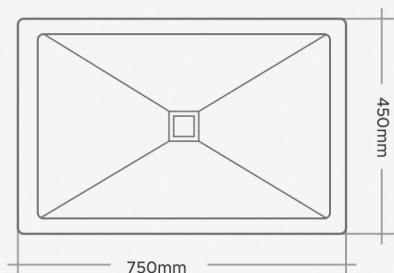

Hand crafted sink range are available in plain border only.

24"x18"

24"x18"

1mm - 204 Grade Stainless Steel

SINGLE BOWL

Code	Overall Size	Bowl size	Matt - M.R.P (₹)	Pcs per Box
HMB-150	24"x18"x10" 600x450x250mm	22"x16" 550x400mm	6,090/-	1 pcs.

0.8mm - 204 Grade Stainless Steel

SINGLE BOWL WITH TAP HOLE

Code	Overall Size	Bowl size	Matt - M.R.P (₹)	Pcs per Box
HMT-151	24"x18"x9" 600x450x225mm	22"x16" 550x400mm	4,760/-	1 pcs.

Hand crafted sink range are available in plain border only.

Available Size Tap Hole :

24"x18", **30"x18"**, **32"x18"**, **37"x18"**, **45"x20"** etc...

16"x18"

20"x17"

22"x18"

1mm - Aisi 304 Grade Stainless Steel

SINGLE BOWL

Code	Overall Size	Bowl size	Matt - M.R.P (₹)	Pcs per Box
HMP-301	18"x16"x9" 450x400x225mm	16"x14" 400x350mm	7,690/-	1 pcs.
HMP-302	20"x17"x9" 500x425x225mm	18"x15" 450x375mm	7,940/-	1 pcs.
HMP-303	21"x18"x9" 525x450x225mm	19"x16" 475x400mm	8,190/-	1 pcs.
HMP-304	22"x18"x10" 550x450x250mm	22"x16" 550x400mm	8,630/-	1 pcs.

Hand crafted sink range are available in plain border 1MM only.

24"x18"

30"x18"

1mm - Aisi 304 Grade Stainless Steel

SINGLE BOWL

Code	Overall Size	Bowl size	Matt - M.R.P (₹)	Pcs per Box
HMP-305	24"x18"x10" 600x450x250mm	22"x16" 550x400mm	8,690/-	1 pcs.
HMP-306	24"x20"x10" 600x500x250mm	22"x18" 550x450mm	9,190/-	1 pcs.
HMP-307	27"x18"x10" 675x450x250mm	25"x16" 625x400mm	9,390/-	1 pcs.
HMP-308	27"x20"x10" 675x500x250mm	25"x18" 625x450mm	9,890/-	1 pcs.