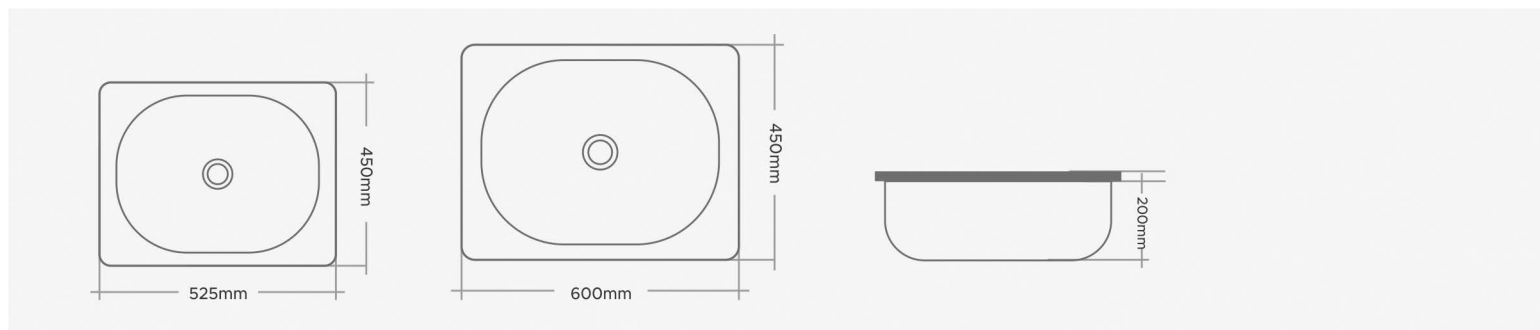

21"x18"

24"x18"

0.8mm - 202 Grade Stainless Steel

SINGLE BOWL

Code	Overall Size	Bowl size	M.R.P (₹)	Pcs per Box
SH-513	22"x18"x9" 550x450x225mm	20"x16" 500x400mm	2,170/-	1 pcs.
SH-514	24"x18"x7" 600x450x175mm	20"x16" 500x400mm	1,880/-	1 pcs.
SH-515	24"x18"x8" 600x450x200mm	20"x16" 500x400mm	2,020/-	1 pcs.
SH-516	24"x18"x9" 600x450x225mm	20"x16" 500x400mm	2,190/-	1 pcs.
SH-517	24"x18"x10" 600x450x250mm	20"x16" 500x400mm	2,310/-	1 pcs.

Orange Range Sinks Are Available In Bending Border Only.
Master Box of Packing 3 Pcs.