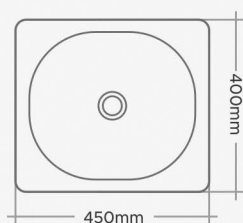

Pink Range Sinks Are Available In Bending Border Only.

37"x18"

45"x20"

1mm - 202 Grade Stainless Steel

DRAIN BOARD

Code	Overall Size	Bowl size	M.R.P (₹)	Pcs per Box
EX-407	37"x18"x8" 925x450x200mm	16"x14" 400x350mm	3,980/-	1 pcs.
EX-408	41"x20"x8" 1025x500x200mm	20"x16" 500x400mm	4,970/-	1 pcs.

DOUBLE DEEP BOWL

EX-409	37"x18"x8" 925x450x200mm	16"x14" 400x350mm	5,870/-	1 pcs.
EX-410	45"x20"x8" 1125x500x200mm	20"x16" 500x400mm	6,930/-	1 pcs.

Pink Range Sinks Are Available In C Border Only.

16"x16"

18"x16"

0.8mm - 202 Grade Stainless Steel

SINGLE BOWL

Code	Overall Size	Bowl size	M.R.P (₹)	Pcs per Box
SH-501	15"x12"x6" 375x300x150mm	13"x10" 325x250mm	1,250/-	1 pcs.
SH-502	16"x14"x6.5" 400x350x162.5mm	14"x12" 350x300mm	1,300/-	1 pcs.
SH-503	16"x16"x7" 400x400x175mm	14"x14" 350x350mm	1,420/-	1 pcs.
SH-504	18"x16"x7" 450x400x175mm	16"x14" 400x350mm	1,350/-	1 pcs.

Orange Range Sinks Are Available In Bending Border Only.
Master Box of Packing 3 Pcs.

16"x18"

20"x17"

0.8mm - 202 Grade Stainless Steel

SINGLE BOWL

Code	Overall Size	Bowl size	M.R.P (₹)	Pcs per Box
SH-505	18"x16"x8" 450x400x200mm	16"x14" 400x350mm	1,470/-	1 pcs.
SH-506	18"x18"x7" 450x450x175mm	16"x16" 400x400mm	1,560/-	1 pcs.
SH-507	20"x17"x7" 500x425x175mm	18"x15" 450x350mm	1,560/-	1 pcs.
SH-508	20"x17"x8" 500x425x175mm	18"x15" 450x350mm	1,640/-	1 pcs.