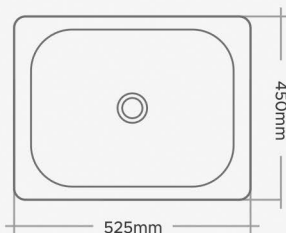

SINGLE BOWL

Code	Overall Size	Bowl size	Mirror - M.R.P (₹)	Matt - M.R.P (₹)	Pcs per Box
SL-208	18"x16"x8" 450x400x200mm	16"x14" 400x350mm	3,390/-	3,560/-	1 pcs.
SL-209	20"x17"x8" 500x425x200mm	18"x15" 450x375mm	4,180/-	4,360/-	1 pcs.
SL-210	21"x18"x8" 525x450x200mm	18"x15" 450x375mm	4,370/-	4,540/-	1 pcs.
SL-211	22"x18"x8" 550x450x200mm	20"x16" 500x400mm	4,520/-	4,710/-	1 pcs.

Luxurious Range Sinks Are Available In Bending Border Only.

Ceramic Coating

Green Coating

Rust Proof

24"x18"

1mm - Aisi 304 Grade Stainless Steel

SINGLE BOWL

Code	Overall Size	Bowl size	Mirror - M.R.P (₹)	Matt - M.R.P (₹)	Pcs per Box
SL-213	24"x18"x9" 600x450x225mm	22"x16" 550x400mm	4,970/-	5,160/-	1 pcs.
SL-214	24"x18"x10" 600x450x250mm	22"x16" 550x400mm	5,350/-	5,550/-	1 pcs.

Luxurious Range Sinks Are Available In Bending Border Only.

Pink Range

1MM
Thickness

Extra
Heavy

STEEL KITCHEN SINK

16"x18"

21"x18"

22"x18"

1mm - 202 Grade Stainless Steel

SINGLE BOWL

Code	Overall Size	Bowl size	M.R.P (₹)	Pcs per Box
EX-401	18"x16"x8" 450x400x200mm	16"x14" 400x350mm	2,150/-	1 pcs.
EX-402	20"x17"x8" 500x425x200mm	18"x15" 450x375mm	2,520/-	1 pcs.
EX-403	21"x18"x8" 525x450x200mm	18"x15" 450x375mm	2,650/-	1 pcs.
EX-404	22"x18"x8" 550x450x200mm	20"x16" 500x400mm	2,780/-	1 pcs.