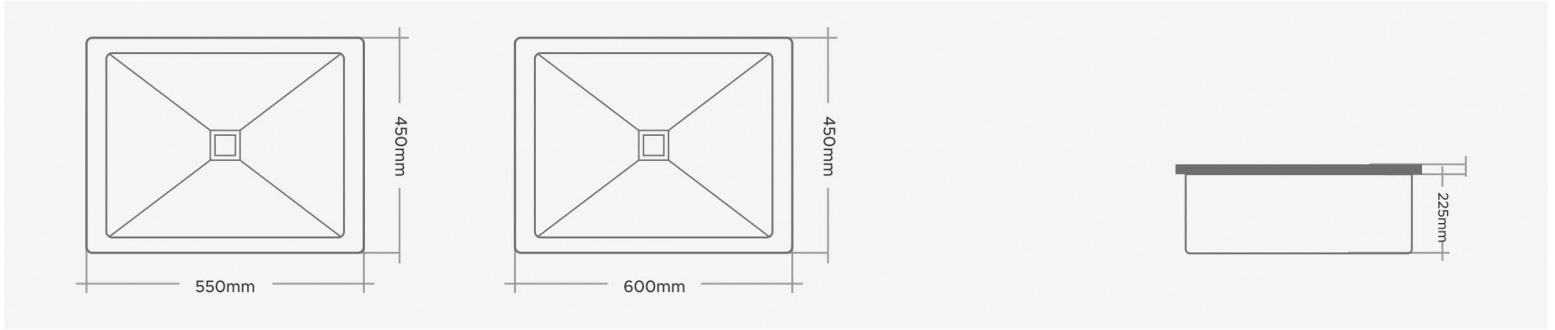

22"x18"

24"x18"

0.8mm - 204 Grade Stainless Steel

SINGLE BOWL

Code	Overall Size	Bowl size	Matt - M.R.P (₹)	Pcs per Box
HMS-105	22"x18"x9" 550x450x225mm	20"x16" 500x400mm	4,660/-	1 pcs.
HMS-106	24"x18"x9" 600x450x225mm	22"x16" 550x400mm	4,760/-	1 pcs.
HMS-107	24"x20"x9" 600x500x225mm	22"x18" 550x450mm	5,760/-	1 pcs.

Hand crafted sink range are available in plain border only.