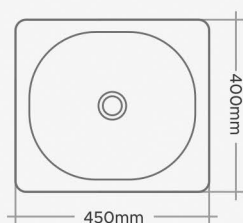

16"x18"

0.6mm - 202 Grade Stainless Steel

SINGLE BOWL

Code	Overall Size	Bowl size	M.R.P (₹)	Pcs per Box
SM-605	18"x16"x8" 450x400x200mm	16"x14" 400x350mm	1,110/-	1 pcs.
SM-606	18"x18"x7" 450x450x175mm	16"x16" 400x400mm	1,220/-	1 pcs.
SM-607	20"x17"x7" 500x425x175mm	18"x15" 450x350mm	1,220/-	1 pcs.
SM-608	20"x17"x8" 500x425x175mm	18"x15" 450x350mm	1,310/-	1 pcs.

Blue Range Sinks Are Available In Bending Border Only.
Master Box of Packing 3 Pcs.