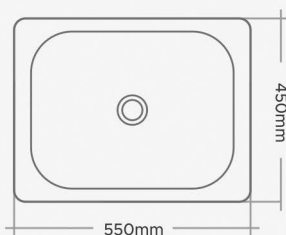

DOUBLE BOWL

SH-520	37"x18"x8" 925x450x200mm	16"x14" 400x350mm	5,170/-	1 pcs.
SH-521	45"x20"x8" 1125x500x200mm	20"x16" 500x400mm	6,300/-	1 pcs.

Orange Range Sinks Are Available In C Border Only.

16"x16"

18"x16"

0.6mm - 202 Grade Stainless Steel

SINGLE BOWL

Code	Overall Size	Bowl size	M.R.P (₹)	Pcs per Box
SM-601	15"x12"x6" 375x300x150mm	13"x10" 325x250mm	910/-	1 pcs.
SM-602	16"x14"x6.5" 400x350x162.5mm	14"x12" 350x300mm	970/-	1 pcs.
SM-603	16"x16"x7" 400x400x175mm	14"x14" 350x350mm	1,050/-	1 pcs.
SM-604	18"x16"x7" 450x400x175mm	16"x14" 400x350mm	1,010/-	1 pcs.

Blue Range Sinks Are Available In Bending Border Only.
Master Box of Packing 3 Pcs.

16"x18"

20"x17"

0.6mm - 202 Grade Stainless Steel

SINGLE BOWL

Code	Overall Size	Bowl size	M.R.P (₹)	Pcs per Box
SM-605	18"x16"x8" 450x400x200mm	16"x14" 400x350mm	1,110/-	1 pcs.
SM-606	18"x18"x7" 450x450x175mm	16"x16" 400x400mm	1,220/-	1 pcs.
SM-607	20"x17"x7" 500x425x175mm	18"x15" 450x350mm	1,220/-	1 pcs.
SM-608	20"x17"x8" 500x425x175mm	18"x15" 450x350mm	1,310/-	1 pcs.

Blue Range Sinks Are Available In Bending Border Only.
Master Box of Packing 3 Pcs.

21"x18"

22"x18"

0.6mm - 202 Grade Stainless Steel

SINGLE BOWL

Code	Overall Size	Bowl size	M.R.P (₹)	Pcs per Box
SM-609	21"x18"x7" 525x450x175mm	18"x15" 450x350mm	1,310/-	1 pcs.
SM-610	21"x18"x8" 525x450x200mm	18"x15" 450x350mm	1,390/-	1 pcs.
SM-611	22"x18"x7" 550x450x175mm	20"x16" 500x400mm	1,440/-	1 pcs.
SM-612	22"x18"x8" 550x450x200mm	20"x16" 500x400mm	1,590/-	1 pcs.