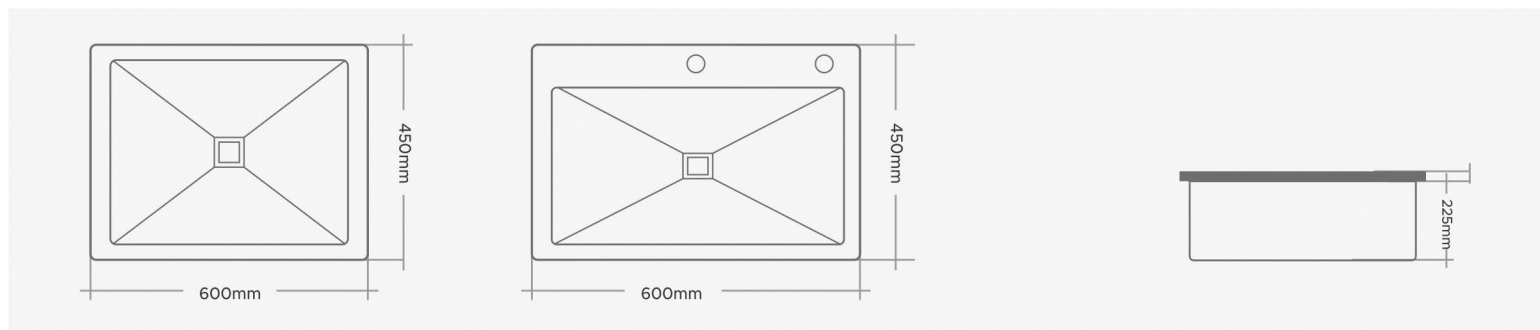

45"x20"

0.8mm - 204 Grade Stainless Steel

DOUBLE BOWL

Code	Overall Size	Bowl size	Matt - M.R.P (₹)	Pcs per Box
HMS-118	32"x18"x9" 800x450x225mm	14.5"x16"/14.5"x16" 425x400mm/ 425x400mm	9,190/-	1 pcs.
HMS-119	37"x18"x9" 925x450x225mm	17"x16"/17"x16" 425x400mm/ 425x400mm	9,540/-	1 pcs.
HMS-120	45"x20"x9" 1125x500x225mm	21"x18"/21"x18" 525x450mm/ 525x450mm	10,160/-	1 pcs.

Hand crafted sink range are available in plain border only.

24"x18"

24"x18"

1mm - 204 Grade Stainless Steel

SINGLE BOWL

Code	Overall Size	Bowl size	Matt - M.R.P (₹)	Pcs per Box
HMB-150	24"x18"x10" 600x450x250mm	22"x16" 550x400mm	6,090/-	1 pcs.