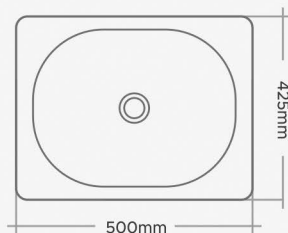

DOUBLE BOWL

SH-520	37"x18"x8" 925x450x200mm	16"x14" 400x350mm	5,170/-	1 pcs.
SH-521	45"x20"x8" 1125x500x200mm	20"x16" 500x400mm	6,300/-	1 pcs.

Orange Range Sinks Are Available In C Border Only.

16"x16"

18"x16"

0.6mm - 202 Grade Stainless Steel

SINGLE BOWL

Code	Overall Size	Bowl size	M.R.P (₹)	Pcs per Box
SM-601	15"x12"x6" 375x300x150mm	13"x10" 325x250mm	910/-	1 pcs.
SM-602	16"x14"x6.5" 400x350x162.5mm	14"x12" 350x300mm	970/-	1 pcs.
SM-603	16"x16"x7" 400x400x175mm	14"x14" 350x350mm	1,050/-	1 pcs.
SM-604	18"x16"x7" 450x400x175mm	16"x14" 400x350mm	1,010/-	1 pcs.

Blue Range Sinks Are Available In Bending Border Only.
Master Box of Packing 3 Pcs.

16"x18"

20"x17"

0.6mm - 202 Grade Stainless Steel

SINGLE BOWL

Code	Overall Size	Bowl size	M.R.P (₹)	Pcs per Box
SM-605	18"x16"x8" 450x400x200mm	16"x14" 400x350mm	1,110/-	1 pcs.
SM-606	18"x18"x7" 450x450x175mm	16"x16" 400x400mm	1,220/-	1 pcs.
SM-607	20"x17"x7" 500x425x175mm	18"x15" 450x350mm	1,220/-	1 pcs.
SM-608	20"x17"x8" 500x425x175mm	18"x15" 450x350mm	1,310/-	1 pcs.