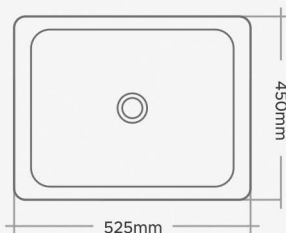

41"x20"

1mm - Aisi 304 Grade Stainless Steel

Code	Overall Size	Bowl size	Mirror - M.R.P (₹)	Matt - M.R.P (₹)	Types Bowl
SL-201	41"x20"x8" 1040x510x200mm	20"x16"/ Veg.B - 13"x7"x5" 505x405mm/ Veg.B - 325x180x125mm	13,380/-	13,950/-	Single Bowl With Vegetables Bowl & Drain Board
SL-202	41"x20"x8" 1040x510x200mm	20"x16" 505x405mm	8,100/-	8,600/-	Single Bowl With Drain Board
SL-203	45"x20"x8" 1145x510x200mm	20"x16" 505x405mm	8,940/-	9,360/-	Single Bowl With Drain Board
SL-204	45"x20"x8" 1145x510x200mm	20"x16" 505x405mm	11,170/-	11,730/-	Double Bowl

Luxurious Sinks are Available Double/Single Bowl with Drain Board c Border Only.
Single 1 Pcs. Box Packing.

Luxurious

1MM
Thickness

STEEL KITCHEN SINK

37"x18"

1mm - Aisi 304 Grade Stainless Steel

Code	Overall Size	Bowl size	Mirror - M.R.P (₹)	Matt - M.R.P (₹)	Types Bowl
SL-205	37"x18"x8" 940x460x200mm	16"x14" 405x355mm	7,530/-	7,880/-	Single Bowl With Drain Board
SL-206	37"x18"x8" 940x460x200mm	16"x14" 405x355mm	8,730/-	9,290/-	Double Bowl
SL-207	32"x20"x8" 810x510x200mm	16"x14" 405x355mm	7,120/-	7,460/-	Single Bowl With Drain Board
SL-215	32"x20"x8" 810x510x200mm	16"x14" 405x355mm	12,380/-	12,730/-	Single Bowl With Vegetables Bowl & Drain Board

Luxurious Sinks are Available Double/Single Bowl with Drain Board c Border Only.
Single 1 Pcs. Box Packing.

Luxurious

1MM
Thickness

STEEL KITCHEN SINK

16"x18"

21"x18"

22"x18"

1mm - Aisi 304 Grade Stainless Steel

SINGLE BOWL

Code	Overall Size	Bowl size	Mirror - M.R.P (₹)	Matt - M.R.P (₹)	Pcs per Box
SL-208	18"x16"x8" 450x400x200mm	16"x14" 400x350mm	3,390/-	3,560/-	1 pcs.
SL-209	20"x17"x8" 500x425x200mm	18"x15" 450x375mm	4,180/-	4,360/-	1 pcs.
SL-210	21"x18"x8" 525x450x200mm	18"x15" 450x375mm	4,370/-	4,540/-	1 pcs.
SL-211	22"x18"x8" 550x450x200mm	20"x16" 500x400mm	4,520/-	4,710/-	1 pcs.