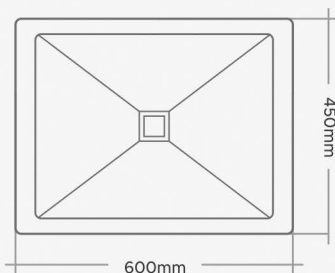

0.8mm - 204 Grade Stainless Steel

SINGLE BOWL WITH TAP HOLE

Code	Overall Size	Bowl size	Matt - M.R.P (₹)	Pcs per Box
HMT-151	24"x18"x9" 600x450x225mm	22"x16" 550x400mm	4,760/-	1 pcs.

Hand crafted sink range are available in plain border only.

Available Size Tap Hole :

24"x18", **30"x18"**, **32"x18"**, **37"x18"**, **45"x20"** etc...

16"x18"

20"x17"

22"x18"

1mm - Aisi 304 Grade Stainless Steel

SINGLE BOWL

Code	Overall Size	Bowl size	Matt - M.R.P (₹)	Pcs per Box
HMP-301	18"x16"x9" 450x400x225mm	16"x14" 400x350mm	7,690/-	1 pcs.
HMP-302	20"x17"x9" 500x425x225mm	18"x15" 450x375mm	7,940/-	1 pcs.
HMP-303	21"x18"x9" 525x450x225mm	19"x16" 475x400mm	8,190/-	1 pcs.
HMP-304	22"x18"x10" 550x450x250mm	22"x16" 550x400mm	8,630/-	1 pcs.

Hand crafted sink range are available in plain border 1MM only.

24"x18"

30"x18"

1mm - Aisi 304 Grade Stainless Steel

SINGLE BOWL

Code	Overall Size	Bowl size	Matt - M.R.P (₹)	Pcs per Box
HMP-305	24"x18"x10" 600x450x250mm	22"x16" 550x400mm	8,690/-	1 pcs.
HMP-306	24"x20"x10" 600x500x250mm	22"x18" 550x450mm	9,190/-	1 pcs.
HMP-307	27"x18"x10" 675x450x250mm	25"x16" 625x400mm	9,390/-	1 pcs.
HMP-308	27"x20"x10" 675x500x250mm	25"x18" 625x450mm	9,890/-	1 pcs.