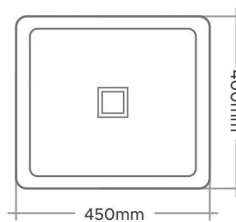

quartz
KITCHEN SINK

9MM
THICKNESS

Dimension

SINGLE BOWL

Granite & Metallic finish

Code	Size	Weight(approx)	M.R.P (₹)
QS-1001	18"x16"x8" 450x400x200mm	Net - 7.200 kg Gross - 8.900 kg	3,360/-

Installation

TOP MOUNT