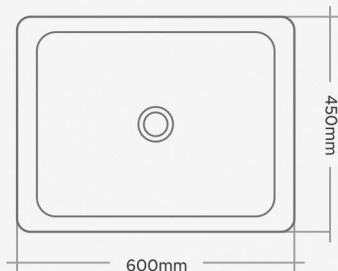

41"x20"

1mm - Aisi 304 Grade Stainless Steel

Code	Overall Size	Bowl size	Mirror - M.R.P (₹)	Matt - M.R.P (₹)	Types Bowl
SL-201	41"x20"x8" 1040x510x200mm	20"x16"/ Veg.B - 13"x7"x5" 505x405mm/ Veg.B - 325x180x125mm	13,380/-	13,950/-	Single Bowl With Vegetables Bowl & Drain Board
SL-202	41"x20"x8" 1040x510x200mm	20"x16" 505x405mm	8,100/-	8,600/-	Single Bowl With Drain Board
SL-203	45"x20"x8" 1145x510x200mm	20"x16" 505x405mm	8,940/-	9,360/-	Single Bowl With Drain Board
SL-204	45"x20"x8" 1145x510x200mm	20"x16" 505x405mm	11,170/-	11,730/-	Double Bowl

SINGLE BOWL

Code	Overall Size	Bowl size	Mirror - M.R.P (₹)	Matt - M.R.P (₹)	Pcs per Box
SL-208	18"x16"x8" 450x400x200mm	16"x14" 400x350mm	3,390/-	3,560/-	1 pcs.
SL-209	20"x17"x8" 500x425x200mm	18"x15" 450x375mm	4,180/-	4,360/-	1 pcs.
SL-210	21"x18"x8" 525x450x200mm	18"x15" 450x375mm	4,370/-	4,540/-	1 pcs.
SL-211	22"x18"x8" 550x450x200mm	20"x16" 500x400mm	4,520/-	4,710/-	1 pcs.

Luxurious Range Sinks Are Available In Bending Border Only.

Ceramic Coating

Green Coating

Rust Proof

24"x18"

1mm - Aisi 304 Grade Stainless Steel

SINGLE BOWL

Code	Overall Size	Bowl size	Mirror - M.R.P (₹)	Matt - M.R.P (₹)	Pcs per Box
SL-213	24"x18"x9" 600x450x225mm	22"x16" 550x400mm	4,970/-	5,160/-	1 pcs.
SL-214	24"x18"x10" 600x450x250mm	22"x16" 550x400mm	5,350/-	5,550/-	1 pcs.

1mm - 202 Grade Stainless Steel

SINGLE BOWL

Code	Overall Size	Bowl size	M.R.P (₹)	Pcs per Box
EX-401	18"x16"x8" 450x400x200mm	16"x14" 400x350mm	2,150/-	1 pcs.
EX-402	20"x17"x8" 500x425x200mm	18"x15" 450x375mm	2,520/-	1 pcs.
EX-403	21"x18"x8" 525x450x200mm	18"x15" 450x375mm	2,650/-	1 pcs.
EX-404	22"x18"x8" 550x450x200mm	20"x16" 500x400mm	2,780/-	1 pcs.