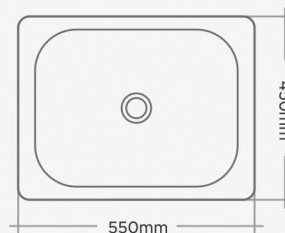

SINGLE BOWL

Code	Overall Size	Bowl size	Mirror - M.R.P (₹)	Matt - M.R.P (₹)	Pcs per Box
SL-208	18"x16"x8" 450x400x200mm	16"x14" 400x350mm	3,390/-	3,560/-	1 pcs.
SL-209	20"x17"x8" 500x425x200mm	18"x15" 450x375mm	4,180/-	4,360/-	1 pcs.
SL-210	21"x18"x8" 525x450x200mm	18"x15" 450x375mm	4,370/-	4,540/-	1 pcs.
SL-211	22"x18"x8" 550x450x200mm	20"x16" 500x400mm	4,520/-	4,710/-	1 pcs.

Luxurious Range Sinks Are Available In Bending Border Only.

Ceramic Coating

Green Coating

Rust Proof

24"x18"

1mm - Aisi 304 Grade Stainless Steel

SINGLE BOWL

Code	Overall Size	Bowl size	Mirror - M.R.P (₹)	Matt - M.R.P (₹)	Pcs per Box
SL-213	24"x18"x9" 600x450x225mm	22"x16" 550x400mm	4,970/-	5,160/-	1 pcs.
SL-214	24"x18"x10" 600x450x250mm	22"x16" 550x400mm	5,350/-	5,550/-	1 pcs.

Luxurious Range Sinks Are Available In Bending Border Only.

Pink Range

1MM
Thickness

Extra
Heavy

STEEL KITCHEN SINK

16"x18"

21"x18"

22"x18"

1mm - 202 Grade Stainless Steel

SINGLE BOWL

Code	Overall Size	Bowl size	M.R.P (₹)	Pcs per Box
EX-401	18"x16"x8" 450x400x200mm	16"x14" 400x350mm	2,150/-	1 pcs.
EX-402	20"x17"x8" 500x425x200mm	18"x15" 450x375mm	2,520/-	1 pcs.
EX-403	21"x18"x8" 525x450x200mm	18"x15" 450x375mm	2,650/-	1 pcs.
EX-404	22"x18"x8" 550x450x200mm	20"x16" 500x400mm	2,780/-	1 pcs.