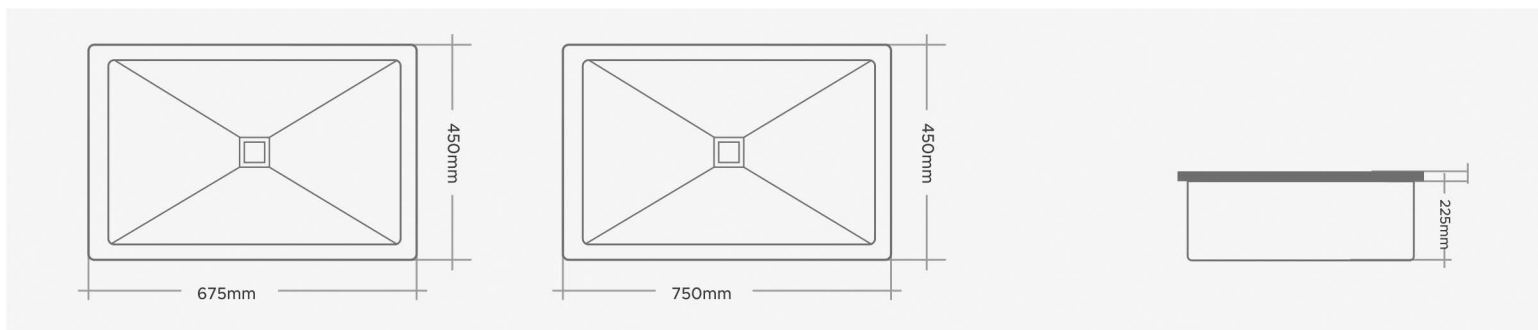

Hand crafted sink range are available in plain border only.

22"x18"

24"x18"

0.8mm - 204 Grade Stainless Steel

SINGLE BOWL

Code	Overall Size	Bowl size	Matt - M.R.P (₹)	Pcs per Box
HMS-105	22"x18"x9" 550x450x225mm	20"x16" 500x400mm	4,660/-	1 pcs.
HMS-106	24"x18"x9" 600x450x225mm	22"x16" 550x400mm	4,760/-	1 pcs.
HMS-107	24"x20"x9" 600x500x225mm	22"x18" 550x450mm	5,760/-	1 pcs.

Hand crafted sink range are available in plain border only.

27"x18"

30"x18"

0.8mm - 204 Grade Stainless Steel

SINGLE BOWL

Code	Overall Size	Bowl size	Matt - M.R.P (₹)	Pcs per Box
HMS-108	27"x18"x9" 675x450x225mm	25"x16" 625x400mm	6,820/-	1 pcs.
HMS-109	27"x20"x9" 675x500x225mm	25"x18" 625x450mm	6,920/-	1 pcs.
HMS-110	30"x18"x9" 750x450x225mm	28"x16" 700x400mm	6,980/-	1 pcs.
HMS-111	32"x18"x9" 800x450x225mm	30"x16" 750x400mm	7,240/-	1 pcs.