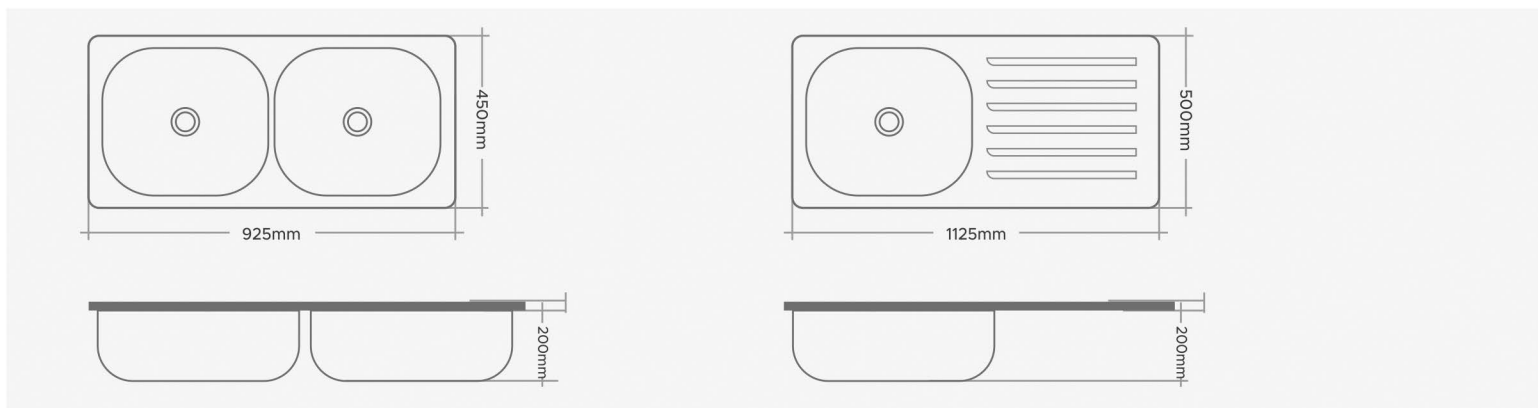

1mm - 202 Grade Stainless Steel

SINGLE BOWL

Code	Overall Size	Bowl size	M.R.P (₹)	Pcs per Box
EX-401	18"x16"x8" 450x400x200mm	16"x14" 400x350mm	2,150/-	1 pcs.
EX-402	20"x17"x8" 500x425x200mm	18"x15" 450x375mm	2,520/-	1 pcs.
EX-403	21"x18"x8" 525x450x200mm	18"x15" 450x375mm	2,650/-	1 pcs.
EX-404	22"x18"x8" 550x450x200mm	20"x16" 500x400mm	2,780/-	1 pcs.

Pink Range Sinks Are Available In Bending Border Only.

SEZON

STAINLESS STEEL KITCHEN SINK

**1mm - 202 Grade Stainless Steel****SINGLE BOWL**

Code	Overall Size	Bowl size	M.R.P (₹)	Pcs per Box
EX-405	24"x18"x8" 600x450x200mm	22"x16" 550x400mm	2860/-	1 pcs.
EX-406	24"x18"x9" 600x450x225mm	22"x16" 550x400mm	3100/-	1 pcs.

Pink Range Sinks Are Available In Bending Border Only.

37"x18"

45"x20"

1mm - 202 Grade Stainless Steel

DRAIN BOARD

Code	Overall Size	Bowl size	M.R.P (₹)	Pcs per Box
EX-407	37"x18"x8" 925x450x200mm	16"x14" 400x350mm	3,980/-	1 pcs.
EX-408	41"x20"x8" 1025x500x200mm	20"x16" 500x400mm	4,970/-	1 pcs.