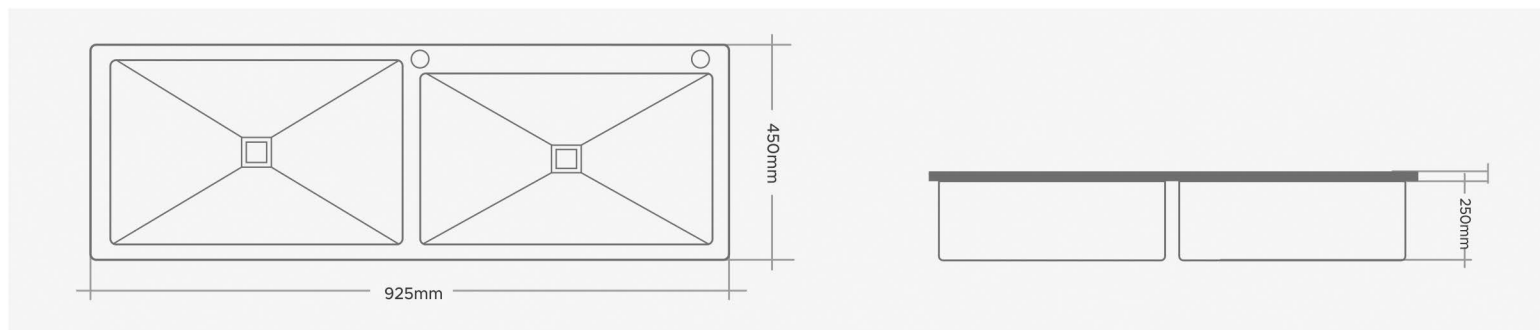

Hand crafted sink range are available in plain border 1MM only.

Pyramid

Series

1MM
Thickness

Hand Crafted Sink

37"x18"

1mm - Aisi 304 Grade Stainless Steel

DOUBLE BOWL