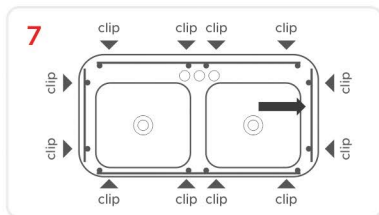

7 Lift sink, turn face up and lower into the countertop cutout opening Wipe excess sealant from perimeter with a wet cloth.