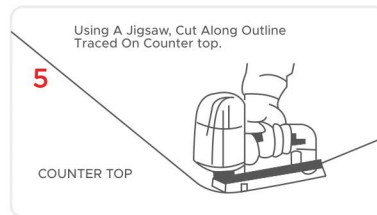

5 Using a Jigsaw, cut along the inside line to cut the opening in the countertop.