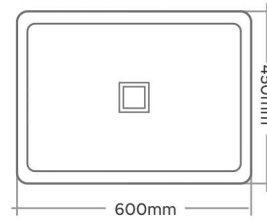

TOP MOUNT

FLUSH MOUNT

quartz
KITCHEN SINK

10MM
THICKNESS

Dimension

SINGLE BOWL

Granite & Metallic finish

Code	Size	Weight(approx)	M.R.P (₹)
QS-1003	24"x18"x8" 600x450x200mm	Net - 10.800 kg Gross - 12.700 kg	3,960/-