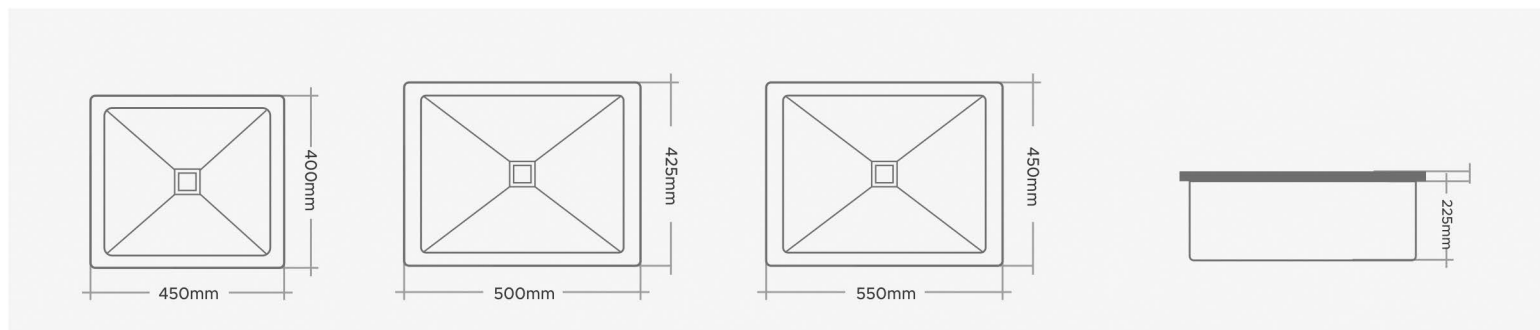

Hand crafted sink range are available in plain border only.

24"x18"

24"x18"

1mm - 204 Grade Stainless Steel

SINGLE BOWL

Code	Overall Size	Bowl size	Matt - M.R.P (₹)	Pcs per Box
HMB-150	24"x18"x10" 600x450x250mm	22"x16" 550x400mm	6,090/-	1 pcs.

0.8mm - 204 Grade Stainless Steel

SINGLE BOWL WITH TAP HOLE

Code	Overall Size	Bowl size	Matt - M.R.P (₹)	Pcs per Box
HMT-151	24"x18"x9" 600x450x225mm	22"x16" 550x400mm	4,760/-	1 pcs.

Hand crafted sink range are available in plain border only.

Available Size Tap Hole :

24"x18", **30"x18"**, **32"x18"**, **37"x18"**, **45"x20"** etc...

16"x18"

20"x17"

22"x18"

1mm - Aisi 304 Grade Stainless Steel

SINGLE BOWL

Code	Overall Size	Bowl size	Matt - M.R.P (₹)	Pcs per Box
HMP-301	18"x16"x9" 450x400x225mm	16"x14" 400x350mm	7,690/-	1 pcs.
HMP-302	20"x17"x9" 500x425x225mm	18"x15" 450x375mm	7,940/-	1 pcs.
HMP-303	21"x18"x9" 525x450x225mm	19"x16" 475x400mm	8,190/-	1 pcs.
HMP-304	22"x18"x10" 550x450x250mm	22"x16" 550x400mm	8,630/-	1 pcs.