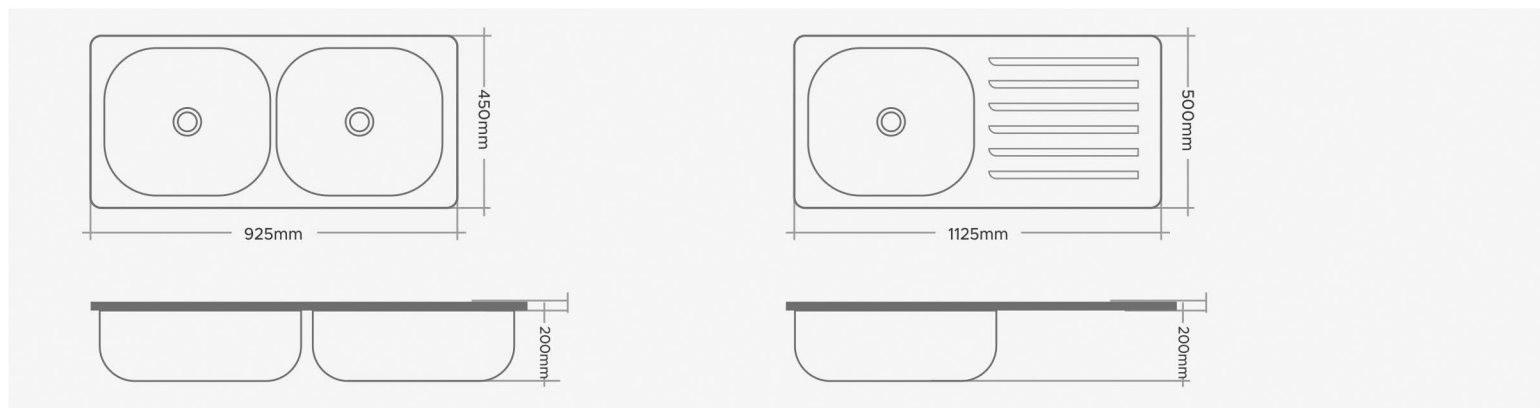

Orange Range Sinks Are Available In Bending Border Only.
Master Box of Packing 3 Pcs.

21"x18"

22"x18"

0.8mm - 202 Grade Stainless Steel

SINGLE BOWL

Code	Overall Size	Bowl size	M.R.P (₹)	Pcs per Box
SH-509	21"x18"x7" 525x450x175mm	18"x15" 450x350mm	1,640/-	1 pcs.
SH-510	21"x18"x8" 525x450x200mm	18"x15" 450x350mm	1,730/-	1 pcs.
SH-511	22"x18"x7" 550x450x175mm	20"x16" 500x400mm	1,820/-	1 pcs.
SH-512	22"x18"x8" 550x450x200mm	20"x16" 500x400mm	1,960/-	1 pcs.

Orange Range Sinks Are Available In Bending Border Only.
Master Box of Packing 3 Pcs.

21"x18"

24"x18"

0.8mm - 202 Grade Stainless Steel

SINGLE BOWL

Code	Overall Size	Bowl size	M.R.P (₹)	Pcs per Box
SH-513	22"x18"x9" 550x450x225mm	20"x16" 500x400mm	2,170/-	1 pcs.
SH-514	24"x18"x7" 600x450x175mm	20"x16" 500x400mm	1,880/-	1 pcs.
SH-515	24"x18"x8" 600x450x200mm	20"x16" 500x400mm	2,020/-	1 pcs.
SH-516	24"x18"x9" 600x450x225mm	20"x16" 500x400mm	2,190/-	1 pcs.
SH-517	24"x18"x10" 600x450x250mm	20"x16" 500x400mm	2,310/-	1 pcs.

Orange Range Sinks Are Available In Bending Border Only.
Master Box of Packing 3 Pcs.

SEZON

STAINLESS STEEL KITCHEN SINK

37"x18"

45"x20"

0.8mm - 202 Grade Stainless Steel

DRAIN BOARD

Code	Overall Size	Bowl size	M.R.P (₹)	Pcs per Box
SH-518	37"x18"x8" 925x450x200mm	16"x14" 400x350mm	3,260/-	1 pcs.
SH-519	41"x20"x8" 1025x500x200mm	20"x16" 500x400mm	4,200/-	1 pcs.