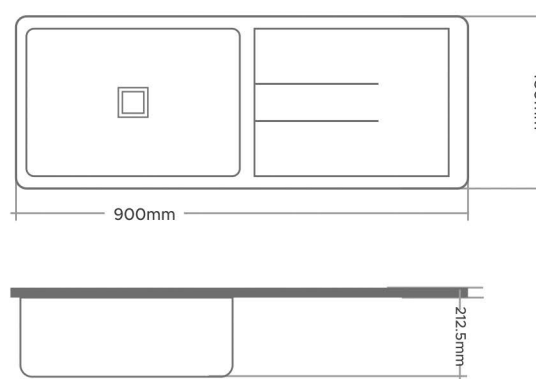

quartz
KITCHEN SINK

11MM
THICKNESS

Dimension

DRAIN BOARD

Granite & Metallic finish

Code	Size	Weight(approx)	M.R.P (₹)
QS-1004	36"x18"x8.5" 900x450x212.5mm	Net - 16.600 kg Gross - 18.900 kg	7,890/-

Installation

TOP MOUNT

FLUSH MOUNT