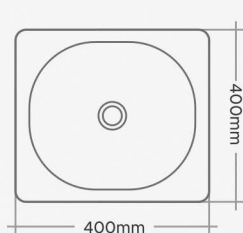

1mm - 202 Grade Stainless Steel

SINGLE BOWL

Code	Overall Size	Bowl size	M.R.P (₹)	Pcs per Box
EX-401	18"x16"x8" 450x400x200mm	16"x14" 400x350mm	2,150/-	1 pcs.
EX-402	20"x17"x8" 500x425x200mm	18"x15" 450x375mm	2,520/-	1 pcs.
EX-403	21"x18"x8" 525x450x200mm	18"x15" 450x375mm	2,650/-	1 pcs.
EX-404	22"x18"x8" 550x450x200mm	20"x16" 500x400mm	2,780/-	1 pcs.

Pink Range Sinks Are Available In Bending Border Only.

37"x18"

45"x20"

1mm - 202 Grade Stainless Steel

DRAIN BOARD

Code	Overall Size	Bowl size	M.R.P (₹)	Pcs per Box
EX-407	37"x18"x8" 925x450x200mm	16"x14" 400x350mm	3,980/-	1 pcs.
EX-408	41"x20"x8" 1025x500x200mm	20"x16" 500x400mm	4,970/-	1 pcs.

DOUBLE DEEP BOWL

EX-409	37"x18"x8" 925x450x200mm	16"x14" 400x350mm	5,870/-	1 pcs.
EX-410	45"x20"x8" 1125x500x200mm	20"x16" 500x400mm	6,930/-	1 pcs.

Pink Range Sinks Are Available In C Border Only.

16"x16"

18"x16"

0.8mm - 202 Grade Stainless Steel

SINGLE BOWL

Code	Overall Size	Bowl size	M.R.P (₹)	Pcs per Box
SH-501	15"x12"x6" 375x300x150mm	13"x10" 325x250mm	1,250/-	1 pcs.
SH-502	16"x14"x6.5" 400x350x162.5mm	14"x12" 350x300mm	1,300/-	1 pcs.
SH-503	16"x16"x7" 400x400x175mm	14"x14" 350x350mm	1,420/-	1 pcs.
SH-504	18"x16"x7" 450x400x175mm	16"x14" 400x350mm	1,350/-	1 pcs.