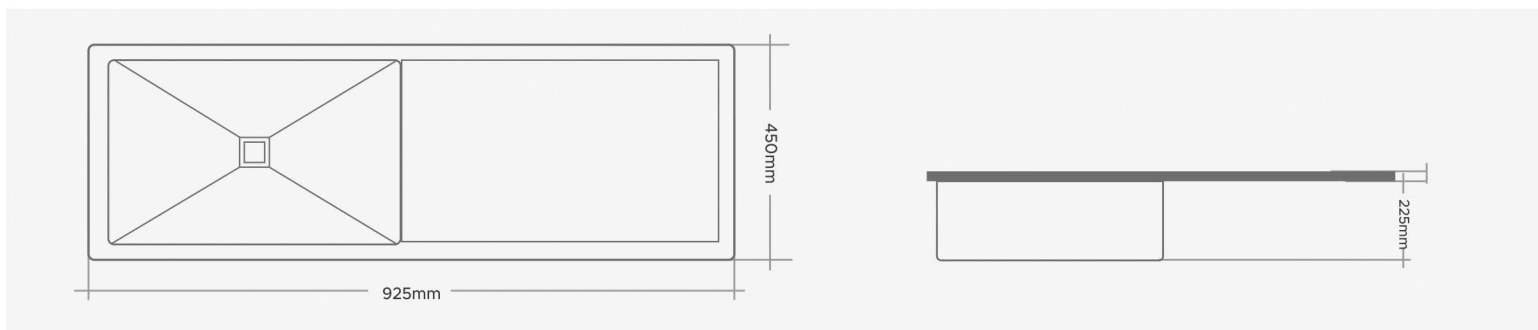

37"x18"

0.8mm - 204 Grade Stainless Steel

DRAIN BOARD

Code	Overall Size	Bowl size	Matt - M.R.P (₹)	Pcs per Box
HMS-115	37"x18"x9" 925x450x225mm	17"x16" 425x400mm	8,560/-	1 pcs.

1mm - Aisi 304 Grade Stainless Steel

DRAIN BOARD

Pyramid
Series

Code	Overall Size	Bowl size	Matt - M.R.P (₹)	Pcs per Box
HMP-315	37"x18"x10" 925x450x250mm	17"x16" 425x400mm	14,240/-	1 pcs.

Hand crafted sink range are available in plain border only.