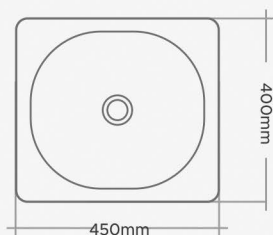

Orange Range Sinks Are Available In Bending Border Only.
Master Box of Packing 3 Pcs.

21"x18"

24"x18"

0.8mm - 202 Grade Stainless Steel

SINGLE BOWL

Code	Overall Size	Bowl size	M.R.P (₹)	Pcs per Box
SH-513	22"x18"x9" 550x450x225mm	20"x16" 500x400mm	2,170/-	1 pcs.
SH-514	24"x18"x7" 600x450x175mm	20"x16" 500x400mm	1,880/-	1 pcs.
SH-515	24"x18"x8" 600x450x200mm	20"x16" 500x400mm	2,020/-	1 pcs.
SH-516	24"x18"x9" 600x450x225mm	20"x16" 500x400mm	2,190/-	1 pcs.
SH-517	24"x18"x10" 600x450x250mm	20"x16" 500x400mm	2,310/-	1 pcs.

Orange Range Sinks Are Available In Bending Border Only.
Master Box of Packing 3 Pcs.

SEZON

STAINLESS STEEL KITCHEN SINK

37"x18"

45"x20"

0.8mm - 202 Grade Stainless Steel

DRAIN BOARD

Code	Overall Size	Bowl size	M.R.P (₹)	Pcs per Box
SH-518	37"x18"x8" 925x450x200mm	16"x14" 400x350mm	3,260/-	1 pcs.
SH-519	41"x20"x8" 1025x500x200mm	20"x16" 500x400mm	4,200/-	1 pcs.

DOUBLE BOWL

SH-520	37"x18"x8" 925x450x200mm	16"x14" 400x350mm	5,170/-	1 pcs.
SH-521	45"x20"x8" 1125x500x200mm	20"x16" 500x400mm	6,300/-	1 pcs.

Orange Range Sinks Are Available In C Border Only.

16"x16"

18"x16"

0.6mm - 202 Grade Stainless Steel

SINGLE BOWL

Code	Overall Size	Bowl size	M.R.P (₹)	Pcs per Box
SM-601	15"x12"x6" 375x300x150mm	13"x10" 325x250mm	910/-	1 pcs.
SM-602	16"x14"x6.5" 400x350x162.5mm	14"x12" 350x300mm	970/-	1 pcs.
SM-603	16"x16"x7" 400x400x175mm	14"x14" 350x350mm	1,050/-	1 pcs.
SM-604	18"x16"x7" 450x400x175mm	16"x14" 400x350mm	1,010/-	1 pcs.