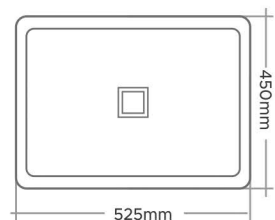

FLUSH MOUNT

quartz
KITCHEN SINK

10MM
THICKNESS

Dimension

SINGLE BOWL

Granite & Metallic finish

Code	Size	Weight(approx)	M.R.P (₹)
QS-1002	21"x18"x8" 525x450x200mm	Net - 9.400 kg Gross - 11.100 kg	3,660/-

Installation