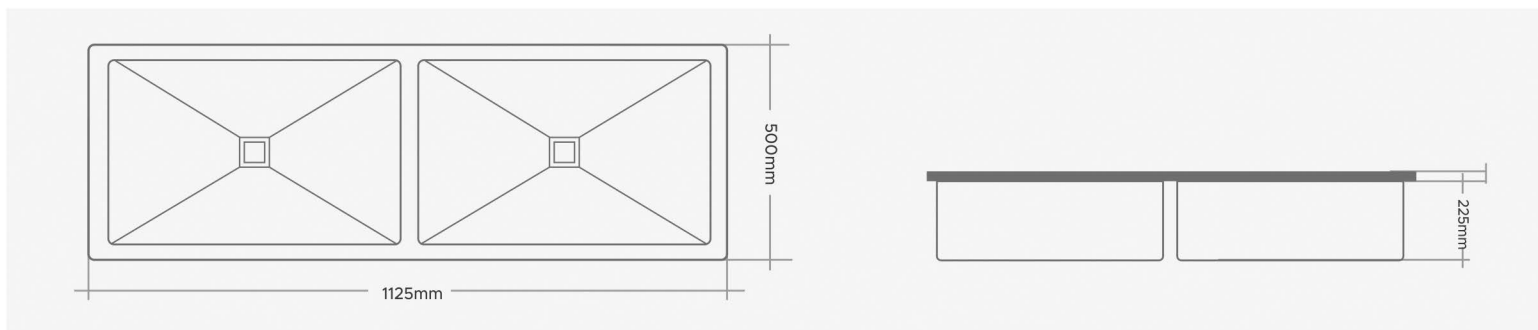

1mm - Aisi 304 Grade Stainless Steel

DRAIN BOARD

Pyramid
Series

Code	Overall Size	Bowl size	Matt - M.R.P (₹)	Pcs per Box
HMP-315	37"x18"x10" 925x450x250mm	17"x16" 425x400mm	14,240/-	1 pcs.

Hand crafted sink range are available in plain border only.