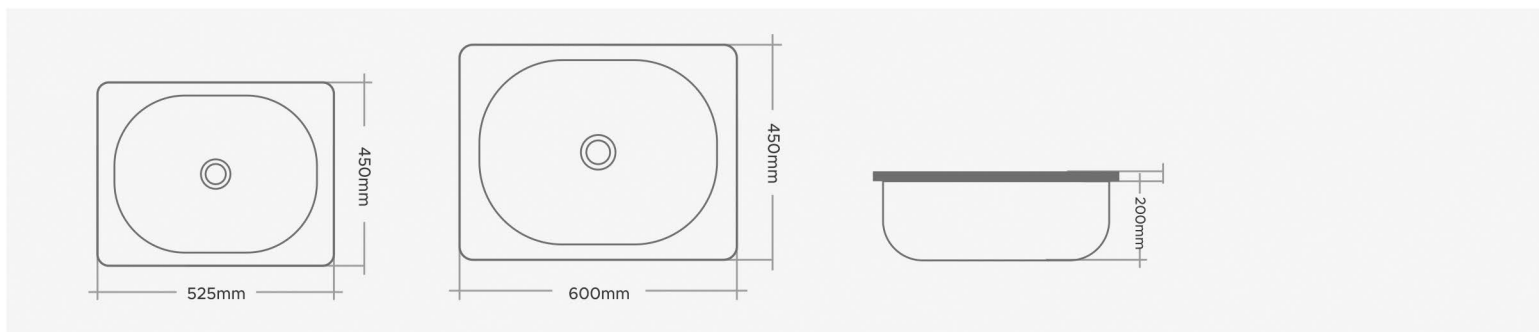

21"x18"

24"x18"

0.6mm - 202 Grade Stainless Steel

SINGLE BOWL

Code	Overall Size	Bowl size	M.R.P (₹)	Pcs per Box
SM-613	22"x18"x9" 550x450x225mm	20"x16" 500x400mm	1,740/-	1 pcs.
SM-614	24"x18"x7" 600x450x175mm	20"x16" 500x400mm	1,500/-	1 pcs.
SM-615	24"x18"x8" 600x450x200mm	20"x16" 500x400mm	1,640/-	1 pcs.
SM-616	24"x18"x9" 600x450x225mm	20"x16" 500x400mm	1,830/-	1 pcs.

Blue Range Sinks Are Available In Bending Border Only.

Master Box of Packing 3 Pcs.