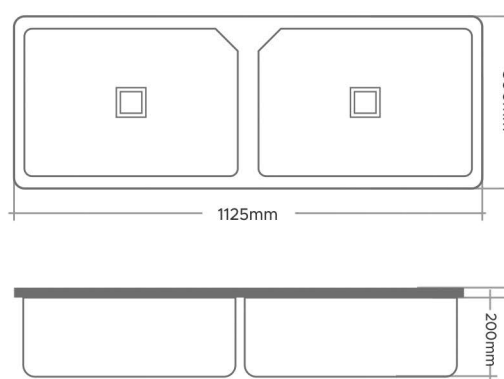

Code	Size	Weight(approx)	M.R.P (₹)
QS-1004	36"x18"x8.5" 900x450x212.5mm	Net - 16.600 kg Gross - 18.900 kg	7,890/-

Installation

TOP MOUNT

FLUSH MOUNT

quartz
KITCHEN SINK

11.5MM
THICKNESS

Dimension

DOUBLE BOWL