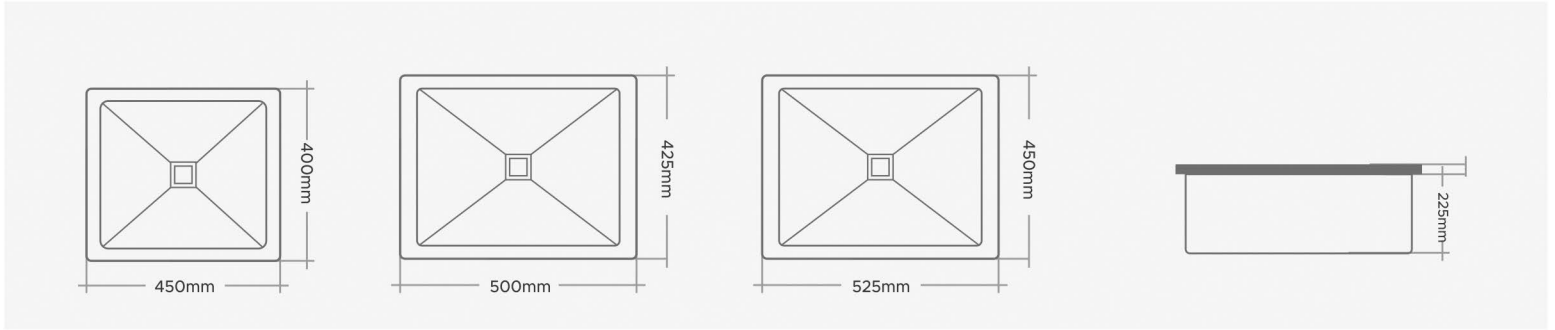

16"x18"

20"x17"

21"x18"

0.8mm - 204 Grade Stainless Steel

SINGLE BOWL

Code	Overall Size	Bowl size	Matt - M.R.P (₹)	Pcs per Box
HMS-101	18"x16"x9" 450x400x225mm	16"x14" 400x350mm	4,150/-	1 pcs.
HMS-102	18"x18"x9" 450x450x225mm	16"x16" 400x400mm	4,490/-	1 pcs.
HMS-103	20"x17"x9" 500x425x225mm	18"x15" 450x375mm	4,370/-	1 pcs.
HMS-104	21"x18"x9" 525x450x225mm	19"x16" 475x400mm	4,580/-	1 pcs.

Hand crafted sink range are available in plain border only.