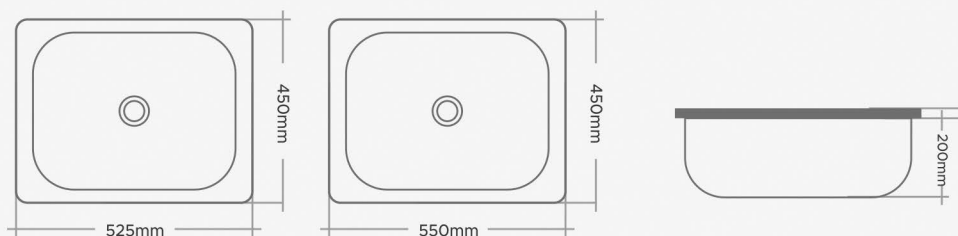

18"x16"

0.8mm - 202 Grade Stainless Steel

SINGLE BOWL

Code	Overall Size	Bowl size	M.R.P (₹)	Pcs per Box
SH-501	15"x12"x6" 375x300x150mm	13"x10" 325x250mm	1,250/-	1 pcs.
SH-502	16"x14"x6.5" 400x350x162.5mm	14"x12" 350x300mm	1,300/-	1 pcs.
SH-503	16"x16"x7" 400x400x175mm	14"x14" 350x350mm	1,420/-	1 pcs.
SH-504	18"x16"x7" 450x400x175mm	16"x14" 400x350mm	1,350/-	1 pcs.

Orange Range Sinks Are Available In Bending Border Only.
Master Box of Packing 3 Pcs.

16"x18"

20"x17"

0.8mm - 202 Grade Stainless Steel

SINGLE BOWL

Code	Overall Size	Bowl size	M.R.P (₹)	Pcs per Box
SH-505	18"x16"x8" 450x400x200mm	16"x14" 400x350mm	1,470/-	1 pcs.
SH-506	18"x18"x7" 450x450x175mm	16"x16" 400x400mm	1,560/-	1 pcs.
SH-507	20"x17"x7" 500x425x175mm	18"x15" 450x350mm	1,560/-	1 pcs.
SH-508	20"x17"x8" 500x425x175mm	18"x15" 450x350mm	1,640/-	1 pcs.

Orange Range Sinks Are Available In Bending Border Only.
Master Box of Packing 3 Pcs.

21"x18"

22"x18"

0.8mm - 202 Grade Stainless Steel

SINGLE BOWL

Code	Overall Size	Bowl size	M.R.P (₹)	Pcs per Box
SH-509	21"x18"x7" 525x450x175mm	18"x15" 450x350mm	1,640/-	1 pcs.
SH-510	21"x18"x8" 525x450x200mm	18"x15" 450x350mm	1,730/-	1 pcs.
SH-511	22"x18"x7" 550x450x175mm	20"x16" 500x400mm	1,820/-	1 pcs.
SH-512	22"x18"x8" 550x450x200mm	20"x16" 500x400mm	1,960/-	1 pcs.