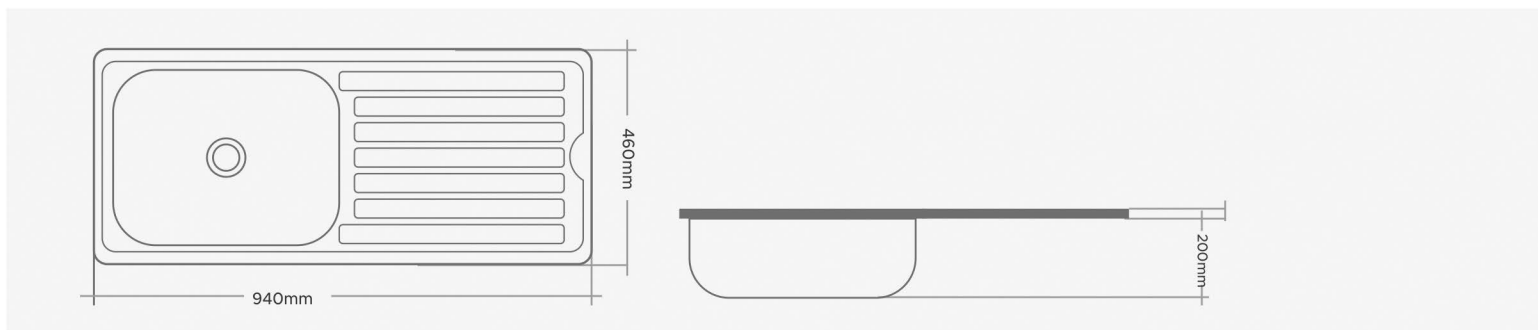

Luxurious

1MM
Thickness

STEEL KITCHEN SINK

37"x18"

1mm - Aisi 304 Grade Stainless Steel

Code	Overall Size	Bowl size	Mirror - M.R.P (₹)	Matt - M.R.P (₹)	Types Bowl
SL-205	37"x18"x8" 940x460x200mm	16"x14" 405x355mm	7,530/-	7,880/-	Single Bowl With Drain Board
SL-206	37"x18"x8" 940x460x200mm	16"x14" 405x355mm	8,730/-	9,290/-	Double Bowl
SL-207	32"x20"x8" 810x510x200mm	16"x14" 405x355mm	7,120/-	7,460/-	Single Bowl With Drain Board
SL-215	32"x20"x8" 810x510x200mm	16"x14" 405x355mm	12,380/-	12,730/-	Single Bowl With Vegetables Bowl & Drain Board

Luxurious Sinks are Available Double/Single Bowl with Drain Board c Border Only.
Single 1 Pcs. Box Packing.