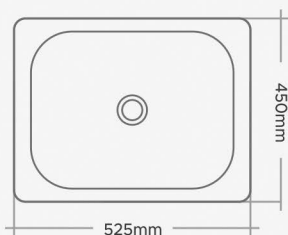

DOUBLE BOWL

SH-520	37"x18"x8" 925x450x200mm	16"x14" 400x350mm	5,170/-	1 pcs.
SH-521	45"x20"x8" 1125x500x200mm	20"x16" 500x400mm	6,300/-	1 pcs.

Orange Range Sinks Are Available In C Border Only.

16"x16"

18"x16"

0.6mm - 202 Grade Stainless Steel

SINGLE BOWL

Code	Overall Size	Bowl size	M.R.P (₹)	Pcs per Box
SM-601	15"x12"x6" 375x300x150mm	13"x10" 325x250mm	910/-	1 pcs.
SM-602	16"x14"x6.5" 400x350x162.5mm	14"x12" 350x300mm	970/-	1 pcs.
SM-603	16"x16"x7" 400x400x175mm	14"x14" 350x350mm	1,050/-	1 pcs.
SM-604	18"x16"x7" 450x400x175mm	16"x14" 400x350mm	1,010/-	1 pcs.

Blue Range Sinks Are Available In Bending Border Only.
Master Box of Packing 3 Pcs.

16"x18"

20"x17"

0.6mm - 202 Grade Stainless Steel

SINGLE BOWL

Code	Overall Size	Bowl size	M.R.P (₹)	Pcs per Box
SM-605	18"x16"x8" 450x400x200mm	16"x14" 400x350mm	1,110/-	1 pcs.
SM-606	18"x18"x7" 450x450x175mm	16"x16" 400x400mm	1,220/-	1 pcs.
SM-607	20"x17"x7" 500x425x175mm	18"x15" 450x350mm	1,220/-	1 pcs.
SM-608	20"x17"x8" 500x425x175mm	18"x15" 450x350mm	1,310/-	1 pcs.

Blue Range Sinks Are Available In Bending Border Only.
Master Box of Packing 3 Pcs.

21"x18"

22"x18"

0.6mm - 202 Grade Stainless Steel

SINGLE BOWL

Code	Overall Size	Bowl size	M.R.P (₹)	Pcs per Box
SM-609	21"x18"x7" 525x450x175mm	18"x15" 450x350mm	1,310/-	1 pcs.
SM-610	21"x18"x8" 525x450x200mm	18"x15" 450x350mm	1,390/-	1 pcs.
SM-611	22"x18"x7" 550x450x175mm	20"x16" 500x400mm	1,440/-	1 pcs.
SM-612	22"x18"x8" 550x450x200mm	20"x16" 500x400mm	1,590/-	1 pcs.