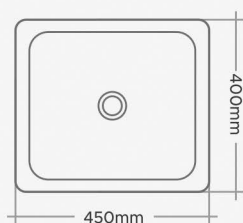

41"x20"

1mm - Aisi 304 Grade Stainless Steel

Code	Overall Size	Bowl size	Mirror - M.R.P (₹)	Matt - M.R.P (₹)	Types Bowl
SL-201	41"x20"x8" 1040x510x200mm	20"x16"/ Veg.B - 13"x7"x5" 505x405mm/ Veg.B - 325x180x125mm	13,380/-	13,950/-	Single Bowl With Vegetables Bowl & Drain Board
SL-202	41"x20"x8" 1040x510x200mm	20"x16" 505x405mm	8,100/-	8,600/-	Single Bowl With Drain Board
SL-203	45"x20"x8" 1145x510x200mm	20"x16" 505x405mm	8,940/-	9,360/-	Single Bowl With Drain Board
SL-204	45"x20"x8" 1145x510x200mm	20"x16" 505x405mm	11,170/-	11,730/-	Double Bowl

Luxurious Sinks are Available Double/Single Bowl with Drain Board c Border Only.
Single 1 Pcs. Box Packing.

Luxurious

1MM
Thickness

STEEL KITCHEN SINK

37"x18"

1mm - Aisi 304 Grade Stainless Steel

Code	Overall Size	Bowl size	Mirror - M.R.P (₹)	Matt - M.R.P (₹)	Types Bowl
SL-205	37"x18"x8" 940x460x200mm	16"x14" 405x355mm	7,530/-	7,880/-	Single Bowl With Drain Board
SL-206	37"x18"x8" 940x460x200mm	16"x14" 405x355mm	8,730/-	9,290/-	Double Bowl
SL-207	32"x20"x8" 810x510x200mm	16"x14" 405x355mm	7,120/-	7,460/-	Single Bowl With Drain Board
SL-215	32"x20"x8" 810x510x200mm	16"x14" 405x355mm	12,380/-	12,730/-	Single Bowl With Vegetables Bowl & Drain Board

Luxurious Sinks are Available Double/Single Bowl with Drain Board c Border Only.
Single 1 Pcs. Box Packing.

Luxurious

1MM
Thickness

STEEL KITCHEN SINK

16"x18"

21"x18"

22"x18"

1mm - Aisi 304 Grade Stainless Steel

SINGLE BOWL

Code	Overall Size	Bowl size	Mirror - M.R.P (₹)	Matt - M.R.P (₹)	Pcs per Box
SL-208	18"x16"x8" 450x400x200mm	16"x14" 400x350mm	3,390/-	3,560/-	1 pcs.
SL-209	20"x17"x8" 500x425x200mm	18"x15" 450x375mm	4,180/-	4,360/-	1 pcs.
SL-210	21"x18"x8" 525x450x200mm	18"x15" 450x375mm	4,370/-	4,540/-	1 pcs.
SL-211	22"x18"x8" 550x450x200mm	20"x16" 500x400mm	4,520/-	4,710/-	1 pcs.