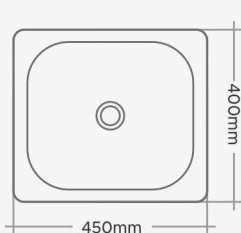

SINGLE BOWL

Code	Overall Size	Bowl size	Mirror - M.R.P (₹)	Matt - M.R.P (₹)	Pcs per Box
SL-208	18"x16"x8" 450x400x200mm	16"x14" 400x350mm	3,390/-	3,560/-	1 pcs.
SL-209	20"x17"x8" 500x425x200mm	18"x15" 450x375mm	4,180/-	4,360/-	1 pcs.
SL-210	21"x18"x8" 525x450x200mm	18"x15" 450x375mm	4,370/-	4,540/-	1 pcs.
SL-211	22"x18"x8" 550x450x200mm	20"x16" 500x400mm	4,520/-	4,710/-	1 pcs.

Luxurious Range Sinks Are Available In Bending Border Only.

Ceramic Coating

Green Coating

Rust Proof

24"x18"

1mm - Aisi 304 Grade Stainless Steel

SINGLE BOWL

Code	Overall Size	Bowl size	Mirror - M.R.P (₹)	Matt - M.R.P (₹)	Pcs per Box
SL-213	24"x18"x9" 600x450x225mm	22"x16" 550x400mm	4,970/-	5,160/-	1 pcs.
SL-214	24"x18"x10" 600x450x250mm	22"x16" 550x400mm	5,350/-	5,550/-	1 pcs.

Luxurious Range Sinks Are Available In Bending Border Only.

Pink Range

1MM
Thickness

Extra
Heavy

STEEL KITCHEN SINK

16"x18"

21"x18"

22"x18"

1mm - 202 Grade Stainless Steel

SINGLE BOWL

Code	Overall Size	Bowl size	M.R.P (₹)	Pcs per Box
EX-401	18"x16"x8" 450x400x200mm	16"x14" 400x350mm	2,150/-	1 pcs.
EX-402	20"x17"x8" 500x425x200mm	18"x15" 450x375mm	2,520/-	1 pcs.
EX-403	21"x18"x8" 525x450x200mm	18"x15" 450x375mm	2,650/-	1 pcs.
EX-404	22"x18"x8" 550x450x200mm	20"x16" 500x400mm	2,780/-	1 pcs.