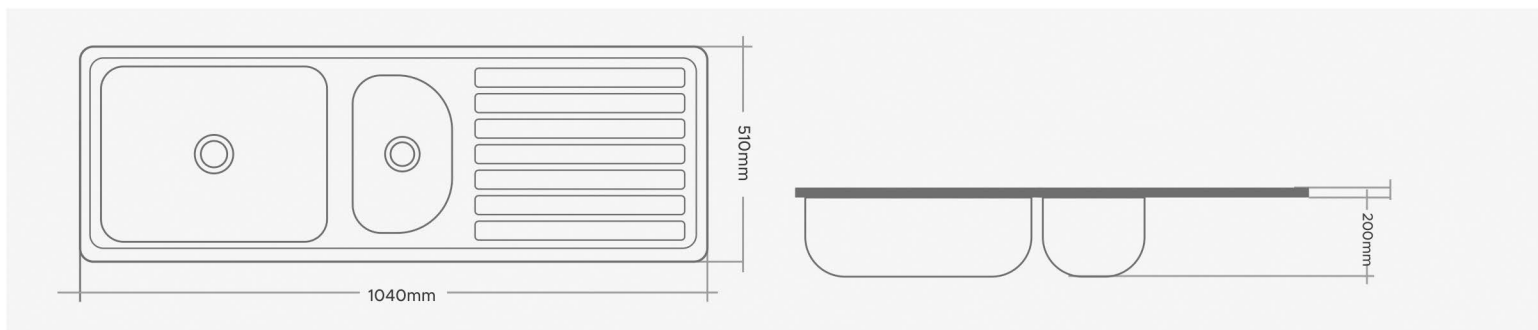

41"x20"

1mm - Aisi 304 Grade Stainless Steel

Code	Overall Size	Bowl size	Mirror - M.R.P (₹)	Matt - M.R.P (₹)	Types Bowl
SL-201	41"x20"x8" 1040x510x200mm	20"x16"/ Veg.B - 13"x7"x5" 505x405mm/ Veg.B - 325x180x125mm	13,380/-	13,950/-	Single Bowl With Vegetables Bowl & Drain Board
SL-202	41"x20"x8" 1040x510x200mm	20"x16" 505x405mm	8,100/-	8,600/-	Single Bowl With Drain Board
SL-203	45"x20"x8" 1145x510x200mm	20"x16" 505x405mm	8,940/-	9,360/-	Single Bowl With Drain Board
SL-204	45"x20"x8" 1145x510x200mm	20"x16" 505x405mm	11,170/-	11,730/-	Double Bowl

Luxurious Sinks are Available Double/Single Bowl with Drain Board c Border Only.
Single 1 Pcs. Box Packing.